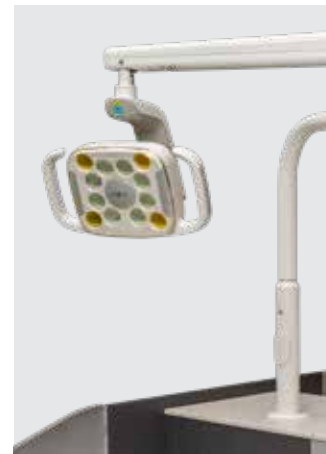

LOCKING DRAWERS

Coordinating sets in the workstation and simulator for a.m. and p.m. labs, with keyed locks.

AIR NOZZLE

Built-in dust blow gun positioned for easy reachability.

MONITOR MOUNT

Tilts and pivots for proper viewing angle.