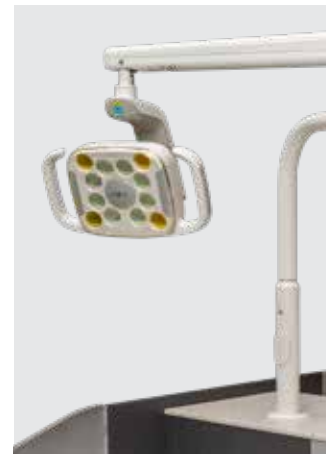

### **TASK LIGHTING**

Bright white, color-matched LED task light automatically turns on and off when positioned.

### **LOCKING DRAWERS**

Coordinating sets in the workstation and simulator for a.m. and p.m. labs, with keyed locks.

### **MONITOR MOUNT**

Tilts and pivots for proper viewing angle.