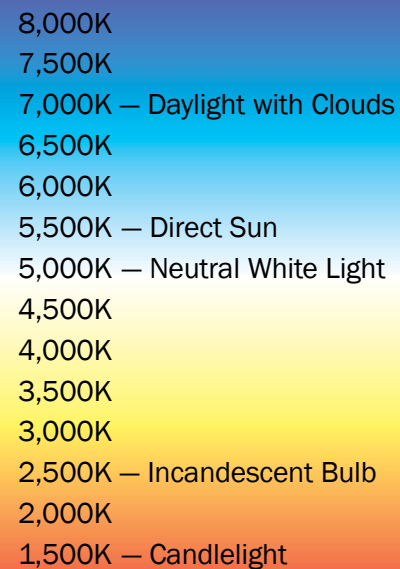

Perfect white light. Neutral is everything. The color of light, measured in Kelvins, affects everything you do as a doctor. Consistent 5,000K illumination produces a balanced clean, white light that replicates natural sunlight.