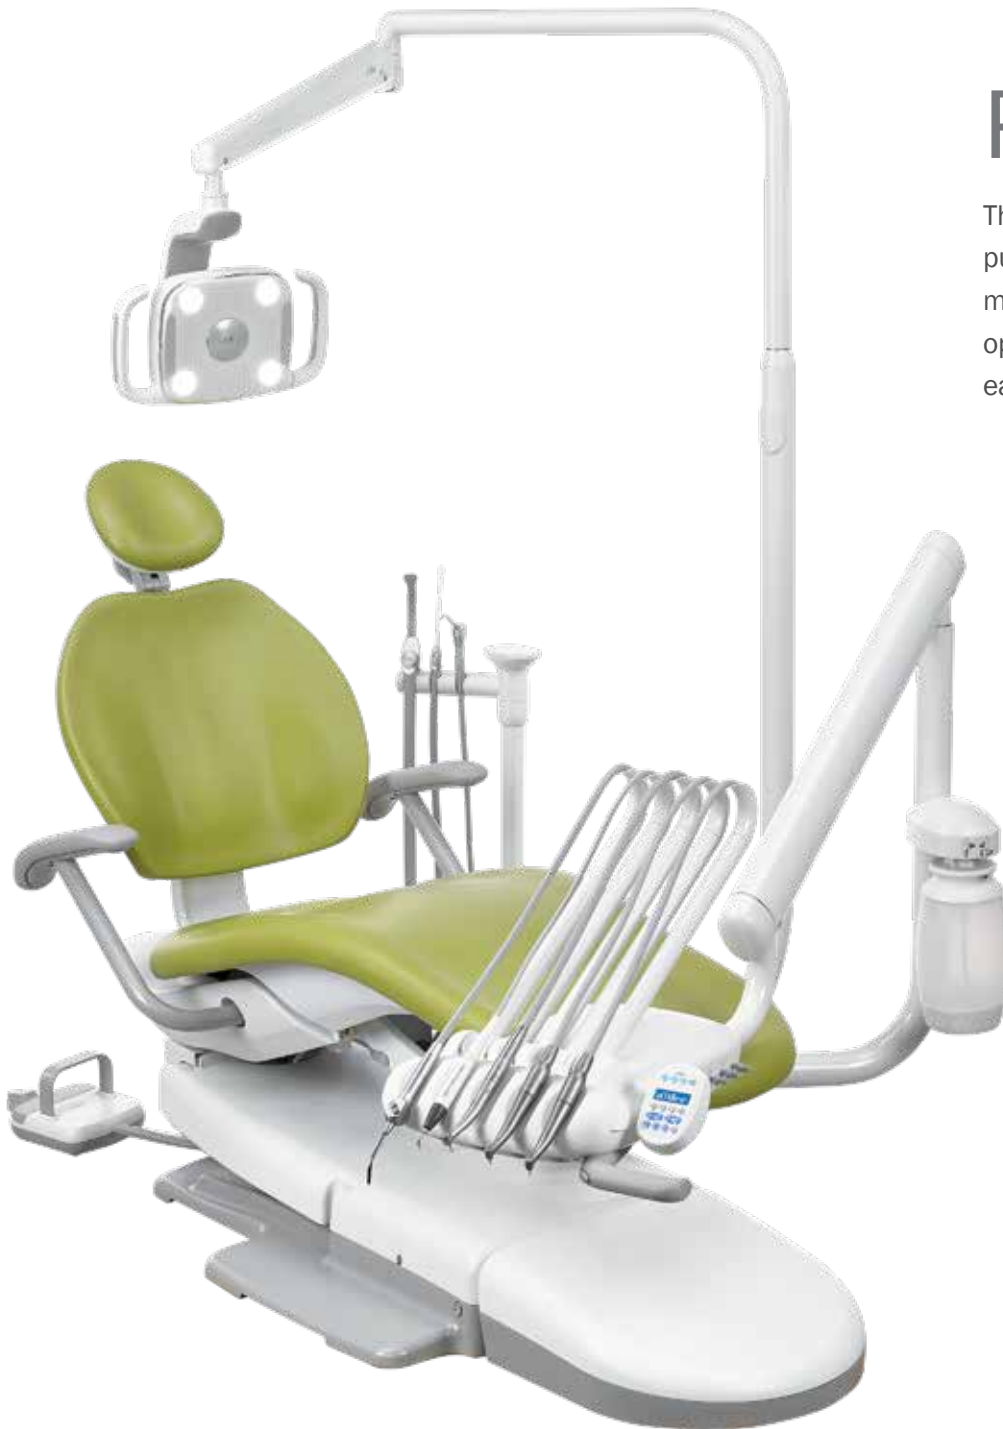

A-dec 300 Light^{LED}

 a dec[®]

Pure brilliance.

The first thing you'll notice about A-dec LED dental lights is the pure, neutral white light. Add our touchpad and all of the light modes and functions are available from one place. Your entire operator is bright, clutter free and connected, which makes it easy on your eyes—and your patient's.

Backed by a 5-year warranty.

The difference is in the details.

PURE INNOVATION

Designed with silent passive cooling so the light stays cool—and so do you.

SMART DESIGN

Designing and manufacturing in house means we control quality. That's why the large, ergonomic handles aren't just easy to grip: they're made from industrial grade resin that resists impact damage.

Solid performance. A-dec lights begin with proven parts, optically engineered specifically for dentists in their environment. A-dec LED lights are backed by a five-year warranty, but designed for a minimum 20-year life.