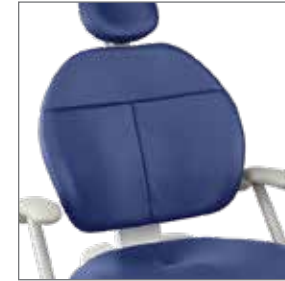

Every A-dec 300 Fleet package includes:

- Dental chair (311ft)
- Traditional delivery system (332ft)
- Doctor's and assistant's stools (521 and 522, or 421 and 422)
- Radius® LED light (372L or 572L)
- Assistant's package (351)

311ft chair features:

- Compact design—fits a wide variety of operatory spaces
- 60° chair swivel with brake—for easy rotation and patient positioning
- Dual-articulating, gliding headrest—comfortably supports patient's head and neck
- Hydraulic lift—for smooth, quiet, quick positioning
- Contoured floor box—discreetly houses air and water controls
- 300-watt power supply

332ft delivery system features:

- Balanced flex arm with air brake—for easy positioning and stability
- Four handpiece holder positions—customizable for multiple tools
- Radius-mounted—rotates around the dental chair for right- and left-hand compatibility
- 2-liter, quick disconnect, self-contained water bottle—to easily control treatment water quality
- Adjustable air coolant—prevents handpiece damage from frictional heat
- Individually adjustable water coolant—accommodates coolant needs for each handpiece

351 Assistant's package features:

- Autoclavable HVE
- Saliva ejector
- Syringe

Customize your 300 Fleet package

Sewn or formed upholstery