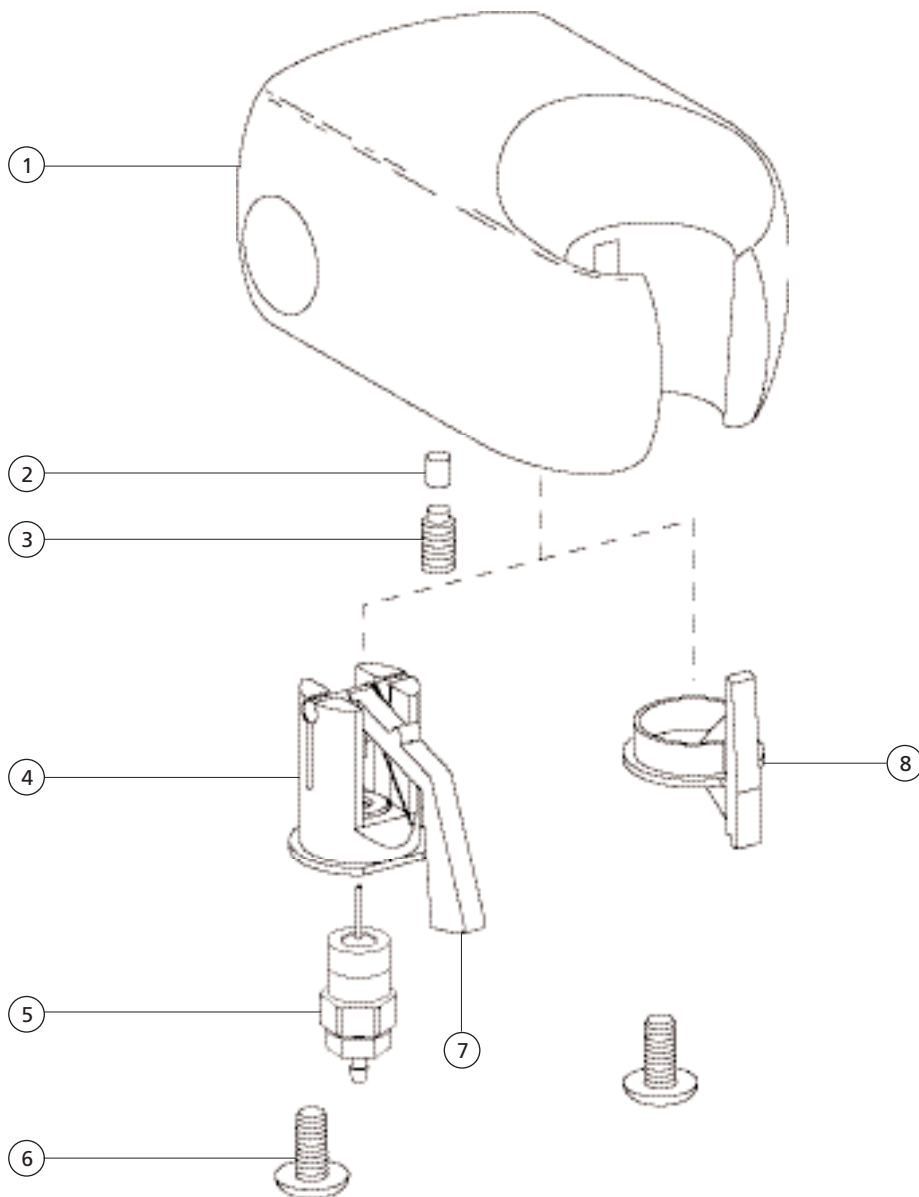

Handpiece Holders

Auto IC Molded Handpiece Holder 99-0583-00 Auto and 99-0584-00 Assistant's

REF. NO.	DESCRIPTION	PART NO.
1	Handpiece Holder, IC, Molded	99-0589-00
2	Friction Pad, Blk, Holder	45-0403-00
3	Setscrew, Soc Cup Pt, 1/4-20 x 3/8	007-042-00
4	Actuator Valve Assy, Auto Holder	99-0592-00
5	Valve Assy, Air Bleed	33-0025-00
6	Screw, Pan Hd Phil 6-32 x 3/8, SST	002-015-00
7	Lever, Auto Holder	99-0586-00
8	Slot Plug, Asst. Holder	99-0587-00

IC Handpiece Holder
99-0572-00 Obsolete (replaced by 99-0583-00)

REF. NO.	DESCRIPTION	PART NO.
1	Setscrew, Soc Cup Pt, 1/4 -20 x 3/8	007-042-00
2	Friction Pad, Blk, Holder	45-0403-00
3	Uni-Clamp, 1/8 Poly	025-007-01
4	Spring, Compression, .240 OD x .307 LG	013-066-00
5	Screw, Tr Hd Slot, 2-56 x 1/8 SST	001-002-01
6	Spring, Compression, .088 OD x .250	013-003-01
7	Setscrew, Soc Cup Pt, 6-32 x 3/16	007-002-00

IC Handpiece Holder
99-0582-00 Obsolete (replaced by 99-0584-00)

REF. NO.	DESCRIPTION	PART NO.
1	Setscrew, Soc Cup Pt, 1/4-20 x 3/8	007-042-00
2	Friction Pad, Blk, Holder	45-0403-00

Excellence Handpiece Holder 99-0024-XX

REF. NO.	DESCRIPTION	PART NO.
1	Plate, Retaining, Indexing Wheel	39-0684-00
2	Indexing Wheel, Radial Holder	39-0685-00
3	Retaining Ring, Circ, Ext, 1/4 Dia	010-037-00
4	End Cover, Radial Holder Black	99-0028-00
5	Spring, Compression .180 x .75 LG	013-049-00
6	Shaft, 1.82 Long x .250 OD	99-0029-00
7	Actuator, Radial Holder Black	99-0026-00
	Newport Gray	99-0026-01
8	Body, Radial Holder Black	99-0025-00
	Newport Gray	99-0025-01
9	Plug, Red Color Code, POM	40-0690-00
10	Spr, Conc, Comp, .150 OD x .240 FL	013-013-00
11	Ball, .156 Dia, Stainless Steel	015-006-00
12	Lever, Lockout, Rad Holder Black	99-0027-00
	Newport Gray	99-0027-01
13	Valve Assy, Air Bleed	33-0025-00