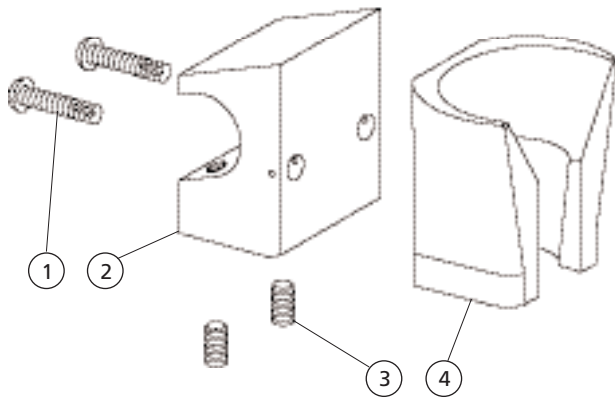

Assistant's Holder 99-0528-XX

REF. NO.	DESCRIPTION	PART NO.
1	Screw Pan Hd Phil #4 x 1/2 Stl, Zinc	003-088-00
2	Clamp, Holder, Assistant Black Gray	99-0540-00 99-0540-01
3	Setscrew Soc Cup Pt 10-32 x 1/2 Zinc (Used on 99-0528-01)	007-051-00
4	Holder, Handpiece, Asst. Black Gray	99-0539-00 99-0539-01