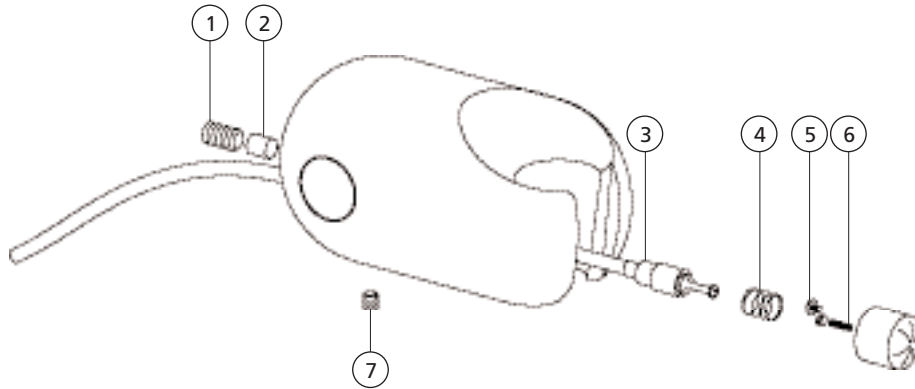

Handpiece Holders

Auto IC Molded Handpiece Holder 99-0583-00 Auto and 99-0584-00 Assistant's

REF. NO.	DESCRIPTION	PART NO.
1	Handpiece Holder, IC, Molded	99-0589-00
2	Friction Pad, Blk, Holder	45-0403-00
3	Setscrew, Soc Cup Pt, 1/4-20 x 3/8	007-042-00
4	Actuator Valve Assy, Auto Holder	99-0592-00
5	Valve Assy, Air Bleed	33-0025-00
6	Screw, Pan Hd Phil 6-32 x 3/8, SST	002-015-00
7	Lever, Auto Holder	99-0586-00
8	Slot Plug, Asst. Holder	99-0587-00

IC Handpiece Holder
99-0572-00 Obsolete (replaced by 99-0583-00)

REF. NO.	DESCRIPTION	PART NO.
1	Setscrew, Soc Cup Pt, 1/4 -20 x 3/8	007-042-00
2	Friction Pad, Blk, Holder	45-0403-00
3	Uni-Clamp, 1/8 Poly	025-007-01
4	Spring, Compression, .240 OD x .307 LG	013-066-00
5	Screw, Tr Hd Slot, 2-56 x 1/8 SST	001-002-01
6	Spring, Compression, .088 OD x .250	013-003-01
7	Setscrew, Soc Cup Pt, 6-32 x 3/16	007-002-00

IC Handpiece Holder
99-0582-00 Obsolete (replaced by 99-0584-00)

REF. NO.	DESCRIPTION	PART NO.
1	Setscrew, Soc Cup Pt, 1/4-20 x 3/8	007-042-00
2	Friction Pad, Blk, Holder	45-0403-00

Excellence Handpiece Holder 99-0024-XX

REF. NO.	DESCRIPTION	PART NO.
1	Plate, Retaining, Indexing Wheel	39-0684-00
2	Indexing Wheel, Radial Holder	39-0685-00
3	Retaining Ring, Circ, Ext, 1/4 Dia	010-037-00
4	End Cover, Radial Holder Black	99-0028-00
5	Spring, Compression .180 x .75 LG	013-049-00
6	Shaft, 1.82 Long x .250 OD	99-0029-00
7	Actuator, Radial Holder Black	99-0026-00
	Newport Gray	99-0026-01
8	Body, Radial Holder Black	99-0025-00
	Newport Gray	99-0025-01
9	Plug, Red Color Code, POM	40-0690-00
10	Spr, Conc, Comp, .150 OD x .240 FL	013-013-00
11	Ball, .156 Dia, Stainless Steel	015-006-00
12	Lever, Lockout, Rad Holder Black	99-0027-00
	Newport Gray	99-0027-01
13	Valve Assy, Air Bleed	33-0025-00