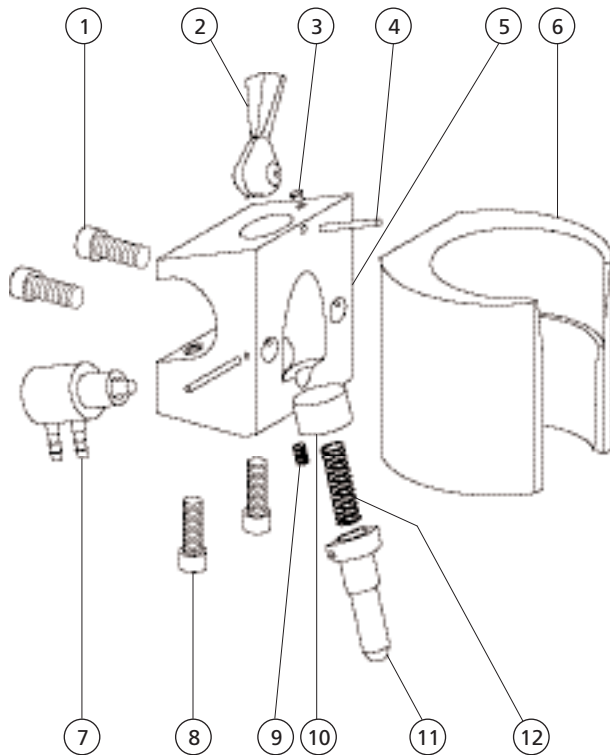

Auto and Assistant's Holder 99-0537-XX

REF. NO.	DESCRIPTION	PART NO.
1	Holder, Handpiece, Auto Black Newport Gray	99-0541-00 99-0541-01
2	Clamp, Auto Holder Black Gray	40-0710-00 40-0710-01
3	Pin, Special, .062 Dia x .530 Lg, Stl	011-041-00
4	Indicator, Plastic, Red	40-0690-00
5	Lever, Plastic, Toggle Valve Black Newport Gray	22-0462-00 22-0462-01
6	Screw Pan Hd Phil #4 x 1/2 Stl, Zinc	003-088-00
7	Micro Valve, 3-Way	33-0138-00
8	Setscrew Soc Cup Pt 10-32 x 1/2 Zinc	007-051-00
9	Setscrew, Soc Cup Pt, 6-32 x 3/16	007-002-00
10	Spacer, .367 OD x .200 ID Black Newport Gray	40-0665-00 40-0665-01
11	Spring, Helical Comp, .18 OD x .750	40-0182-00
12	Actuator, Auto Holder Black Newport Gray	40-0667-00 40-0667-01

Assistant's Holder 99-0528-XX

REF. NO.	DESCRIPTION	PART NO.
1	Screw Pan Hd Phil #4 x 1/2 Stl, Zinc	003-088-00
2	Clamp, Holder, Assistant Black Gray	99-0540-00 99-0540-01
3	Setscrew Soc Cup Pt 10-32 x 1/2 Zinc (Used on 99-0528-01)	007-051-00
4	Holder, Handpiece, Asst. Black Gray	99-0539-00 99-0539-01

Tru-Torq Auto Holder Assembly 99-0544-00

REF. NO.	DESCRIPTION	PART NO.
1	Screw, Soc Hd, 6-32 x 3/8 SST	001-033-00
2	Lvr, Plastic, Toggle, Vlv, Blk	22-0462-00
-	Lvr, Plast, Tgl Vlv, New/Gray, Pur	22-0462-01
-	Lever, Plast, Tgl Vlv, Surf 4, Pur	22-0462-02
3	Indicator, Plastic, Red	40-0690-00
4	Pin, Special, .062 Dia x .530 Lg, Stl	011-041-00
5	Clamp, Auto Holder	40-0710-00
6	Holder, Auto, Black, Tru-Torq	99-0543-00
7	Valve Assembly, Micro, 3-way	33-0138-00
8	Screw, Soc Hd, 6-32 x 9/16 Black	005-105-00
9	Setscrew, Soc Cup Pt, 6-32 x 3/16	007-002-00
10	Spacer, .367 OD x .20 ID, Blk, Pom	40-0665-00
-	Spr, .36 OD x .21D, New/Gra, Pom	40-0665-01
11	Actuator, Auto Holder, Blk, Pom	40-0667-00
-	Actuator, Auto Hlder, New/Gray, Pom	40-0667-01
12	Spring, Helical Comp, .18 OD x .750	40-0182-00