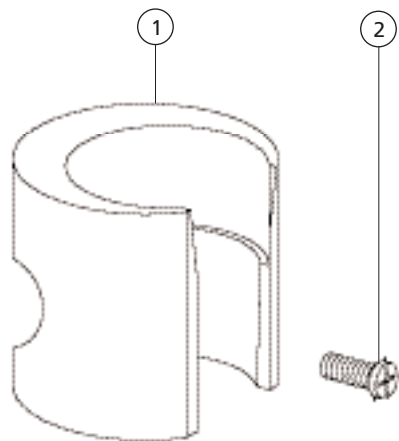

Auto and Assistant's Holder 99-0537-XX

REF. NO.	DESCRIPTION	PART NO.
1	Holder, Handpiece, Auto Black Newport Gray	99-0541-00 99-0541-01
2	Clamp, Auto Holder Black Gray	40-0710-00 40-0710-01
3	Pin, Special, .062 Dia x .530 Lg, Stl	011-041-00
4	Indicator, Plastic, Red	40-0690-00
5	Lever, Plastic, Toggle Valve Black Newport Gray	22-0462-00 22-0462-01
6	Screw Pan Hd Phil #4 x 1/2 Stl, Zinc	003-088-00
7	Micro Valve, 3-Way	33-0138-00
8	Setscrew Soc Cup Pt 10-32 x 1/2 Zinc	007-051-00
9	Setscrew, Soc Cup Pt, 6-32 x 3/16	007-002-00
10	Spacer, .367 OD x .200 ID Black Newport Gray	40-0665-00 40-0665-01
11	Spring, Helical Comp, .18 OD x .750	40-0182-00
12	Actuator, Auto Holder Black Newport Gray	40-0667-00 40-0667-01

Assistant's Holder 99-0528-XX

REF. NO.	DESCRIPTION	PART NO.
1	Screw Pan Hd Phil #4 x 1/2 Stl, Zinc	003-088-00
2	Clamp, Holder, Assistant Black Gray	99-0540-00 99-0540-01
3	Setscrew Soc Cup Pt 10-32 x 1/2 Zinc (Used on 99-0528-01)	007-051-00
4	Holder, Handpiece, Asst. Black Gray	99-0539-00 99-0539-01

Tru-Torq Auto Holder Assembly 99-0544-00

REF. NO.	DESCRIPTION	PART NO.
1	Screw, Soc Hd, 6-32 x 3/8 SST	001-033-00
2	Lvr, Plastic, Toggle, Vlv, Blk	22-0462-00
-	Lvr, Plast, Tgl Vlv, New/Gray, Pur	22-0462-01
-	Lever, Plast, Tgl Vlv, Surf 4, Pur	22-0462-02
3	Indicator, Plastic, Red	40-0690-00
4	Pin, Special, .062 Dia x .530 Lg, Stl	011-041-00
5	Clamp, Auto Holder	40-0710-00
6	Holder, Auto, Black, Tru-Torq	99-0543-00
7	Valve Assembly, Micro, 3-way	33-0138-00
8	Screw, Soc Hd, 6-32 x 9/16 Black	005-105-00
9	Setscrew, Soc Cup Pt, 6-32 x 3/16	007-002-00
10	Spacer, .367 OD x .20 ID, Blk, Pom	40-0665-00
-	Spr, .36 OD x .21D, New/Gra, Pom	40-0665-01
11	Actuator, Auto Holder, Blk, Pom	40-0667-00
-	Actuator, Auto Hlder, New/Gray, Pom	40-0667-01
12	Spring, Helical Comp, .18 OD x .750	40-0182-00

Tru-Torq Manual Holder Assembly 99-0360-00 and 99-0361-00

REF. NO.	DESCRIPTION	PART NO.
1	Holder, Tru-Torq White Black	99-0360-00 99-0361-00
2	Screw, Pan Hd Sems Phil, 6-32 x 3/8	001-097-00