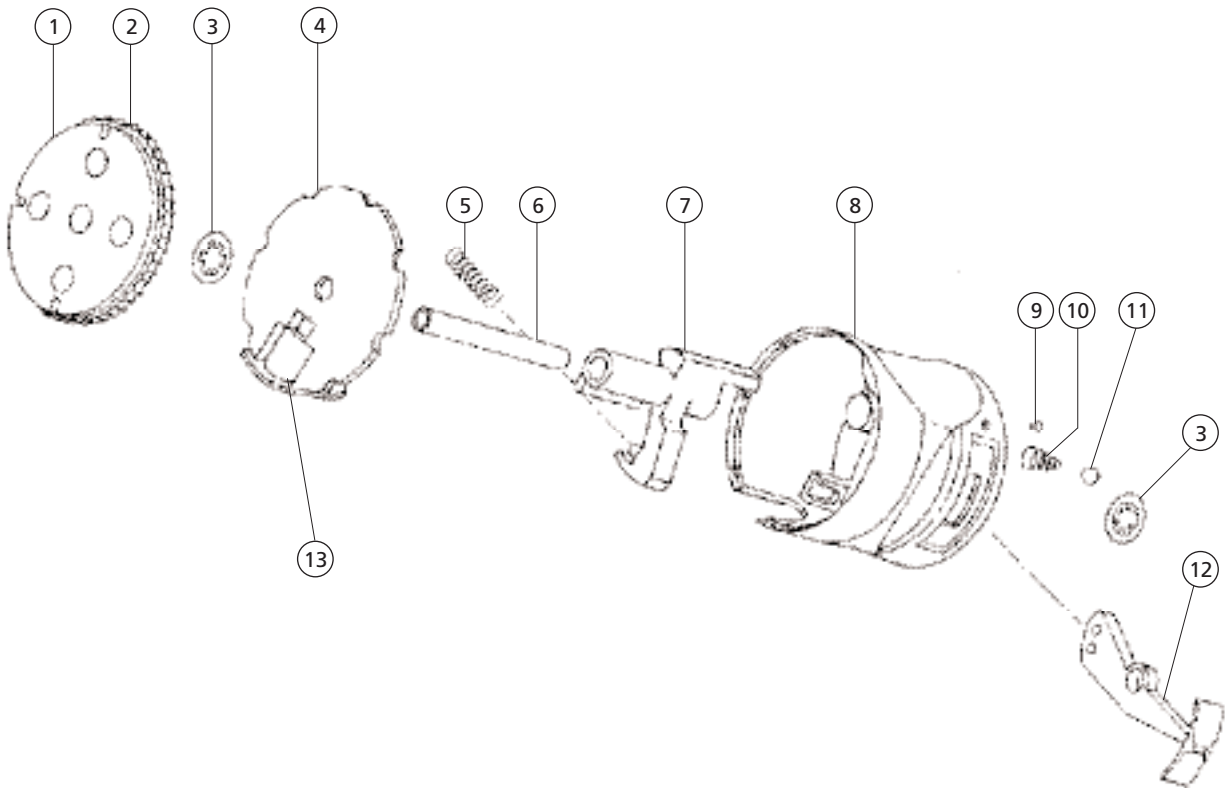

IC Handpiece Holder
99-0572-00 Obsolete (replaced by 99-0583-00)

REF. NO.	DESCRIPTION	PART NO.
1	Setscrew, Soc Cup Pt, 1/4 -20 x 3/8	007-042-00
2	Friction Pad, Blk, Holder	45-0403-00
3	Uni-Clamp, 1/8 Poly	025-007-01
4	Spring, Compression, .240 OD x .307 LG	013-066-00
5	Screw, Tr Hd Slot, 2-56 x 1/8 SST	001-002-01
6	Spring, Compression, .088 OD x .250	013-003-01
7	Setscrew, Soc Cup Pt, 6-32 x 3/16	007-002-00

IC Handpiece Holder
99-0582-00 Obsolete (replaced by 99-0584-00)

REF. NO.	DESCRIPTION	PART NO.
1	Setscrew, Soc Cup Pt, 1/4-20 x 3/8	007-042-00
2	Friction Pad, Blk, Holder	45-0403-00

Excellence Handpiece Holder 99-0024-XX

REF. NO.	DESCRIPTION	PART NO.
1	Plate, Retaining, Indexing Wheel	39-0684-00
2	Indexing Wheel, Radial Holder	39-0685-00
3	Retaining Ring, Circ, Ext, 1/4 Dia	010-037-00
4	End Cover, Radial Holder Black	99-0028-00
5	Spring, Compression .180 x .75 LG	013-049-00
6	Shaft, 1.82 Long x .250 OD	99-0029-00
7	Actuator, Radial Holder Black	99-0026-00
	Newport Gray	99-0026-01
8	Body, Radial Holder Black	99-0025-00
	Newport Gray	99-0025-01
9	Plug, Red Color Code, POM	40-0690-00
10	Spr, Conc, Comp, .150 OD x .240 FL	013-013-00
11	Ball, .156 Dia, Stainless Steel	015-006-00
12	Lever, Lockout, Rad Holder Black	99-0027-00
	Newport Gray	99-0027-01
13	Valve Assy, Air Bleed	33-0025-00

Tru-Torq Manual Holder Assembly 99-0360-00 and 99-0361-00

REF. NO.	DESCRIPTION	PART NO.
1	Holder, Tru-Torq White Black	99-0360-00 99-0361-00
2	Screw, Pan Hd Sems Phil, 6-32 x 3/8	001-097-00