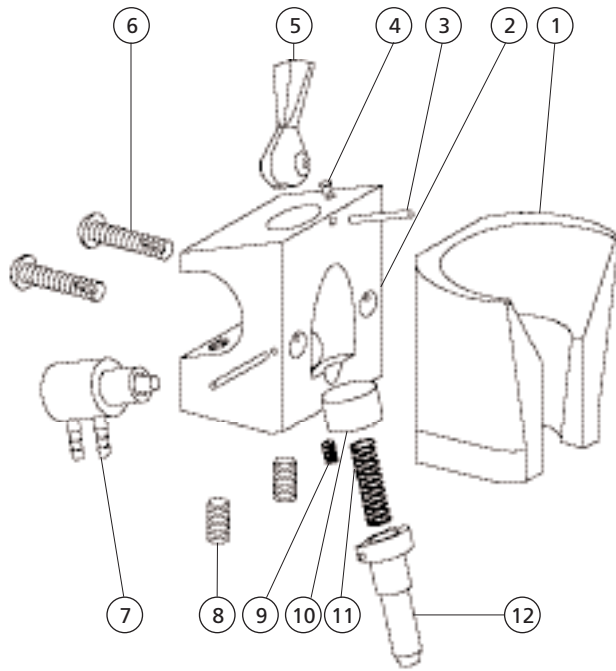

Auto and Assistant's Holder 99-0537-XX

REF. NO.	DESCRIPTION	PART NO.
1	Holder, Handpiece, Auto Black Newport Gray	99-0541-00 99-0541-01
2	Clamp, Auto Holder Black Gray	40-0710-00 40-0710-01
3	Pin, Special, .062 Dia x .530 Lg, Stl	011-041-00
4	Indicator, Plastic, Red	40-0690-00
5	Lever, Plastic, Toggle Valve Black Newport Gray	22-0462-00 22-0462-01
6	Screw Pan Hd Phil #4 x 1/2 Stl, Zinc	003-088-00
7	Micro Valve, 3-Way	33-0138-00
8	Setscrew Soc Cup Pt 10-32 x 1/2 Zinc	007-051-00
9	Setscrew, Soc Cup Pt, 6-32 x 3/16	007-002-00
10	Spacer, .367 OD x .200 ID Black Newport Gray	40-0665-00 40-0665-01
11	Spring, Helical Comp, .18 OD x .750	40-0182-00
12	Actuator, Auto Holder Black Newport Gray	40-0667-00 40-0667-01