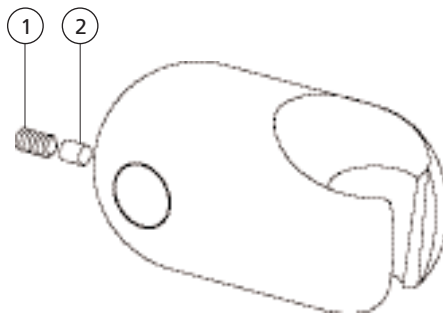

Handpiece Holders

Auto IC Molded Handpiece Holder 99-0583-00 Auto and 99-0584-00 Assistant's

REF. NO.	DESCRIPTION	PART NO.
1	Handpiece Holder, IC, Molded	99-0589-00
2	Friction Pad, Blk, Holder	45-0403-00
3	Setscrew, Soc Cup Pt, 1/4-20 x 3/8	007-042-00
4	Actuator Valve Assy, Auto Holder	99-0592-00
5	Valve Assy, Air Bleed	33-0025-00
6	Screw, Pan Hd Phil 6-32 x 3/8, SST	002-015-00
7	Lever, Auto Holder	99-0586-00
8	Slot Plug, Asst. Holder	99-0587-00

IC Handpiece Holder
99-0572-00 Obsolete (replaced by 99-0583-00)

REF. NO.	DESCRIPTION	PART NO.
1	Setscrew, Soc Cup Pt, 1/4 -20 x 3/8	007-042-00
2	Friction Pad, Blk, Holder	45-0403-00
3	Uni-Clamp, 1/8 Poly	025-007-01
4	Spring, Compression, .240 OD x .307 LG	013-066-00
5	Screw, Tr Hd Slot, 2-56 x 1/8 SST	001-002-01
6	Spring, Compression, .088 OD x .250	013-003-01
7	Setscrew, Soc Cup Pt, 6-32 x 3/16	007-002-00

IC Handpiece Holder
99-0582-00 Obsolete (replaced by 99-0584-00)

REF. NO.	DESCRIPTION	PART NO.
1	Setscrew, Soc Cup Pt, 1/4-20 x 3/8	007-042-00
2	Friction Pad, Blk, Holder	45-0403-00

Excellence Handpiece Holder 99-0024-XX

REF. NO.	DESCRIPTION	PART NO.
1	Plate, Retaining, Indexing Wheel	39-0684-00
2	Indexing Wheel, Radial Holder	39-0685-00
3	Retaining Ring, Circ, Ext, 1/4 Dia	010-037-00
4	End Cover, Radial Holder Black	99-0028-00
5	Spring, Compression .180 x .75 LG	013-049-00
6	Shaft, 1.82 Long x .250 OD	99-0029-00
7	Actuator, Radial Holder Black	99-0026-00
	Newport Gray	99-0026-01
8	Body, Radial Holder Black	99-0025-00
	Newport Gray	99-0025-01
9	Plug, Red Color Code, POM	40-0690-00
10	Spr, Conc, Comp, .150 OD x .240 FL	013-013-00
11	Ball, .156 Dia, Stainless Steel	015-006-00
12	Lever, Lockout, Rad Holder Black	99-0027-00
	Newport Gray	99-0027-01
13	Valve Assy, Air Bleed	33-0025-00