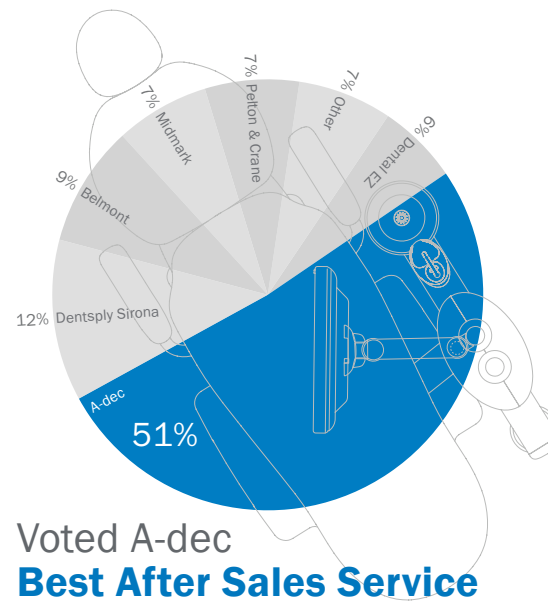

A-dec chosen as “Best After Sales Service”